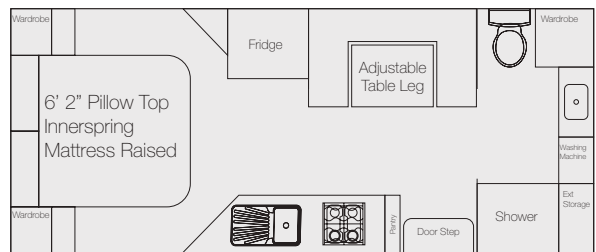

Dominator 19'6" Mid or Rear Door

Dominator 20' Club Lounge Mid or Rear Door

Dominator 20'6" Club Pantry Mid or Rear Door

Ready To Go For Your Offroad Adventures!

.... more than just a caravan

Relax

Dreamliner