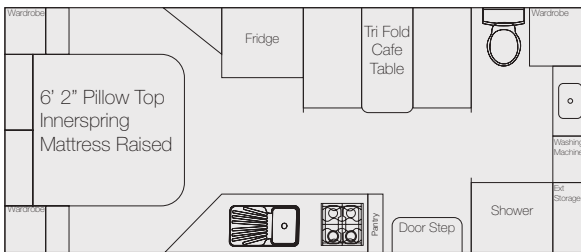

Diamantina

Single Axle

Diamantina 17'6" Mid Door

Diamantina 18'4" Mid or Rear Door

Dual Axle

Diamantina 19'6" Mid or Rear Door

Diamantina 20' Mid or Rear Door Club Lounge

Diamantina 20'6" Club Pantry Mid or Rear Door