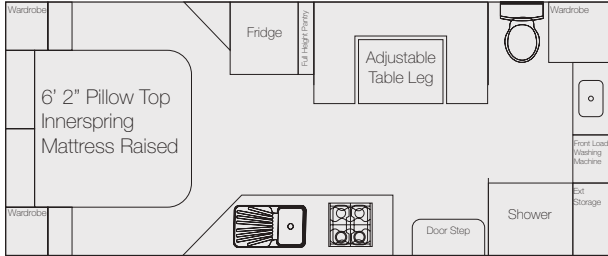

Dreamliner

Dual Axle

Dreamliner 21' Side Club Mid or Rear Door