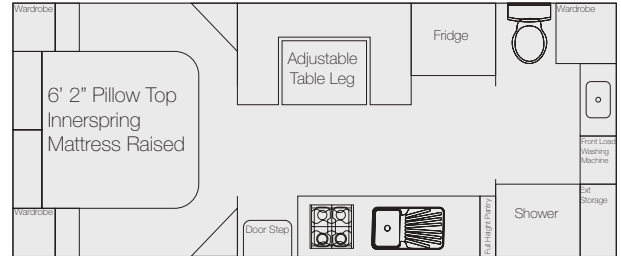

Dreamliner 21'6" Side Club Mid or Rear Door