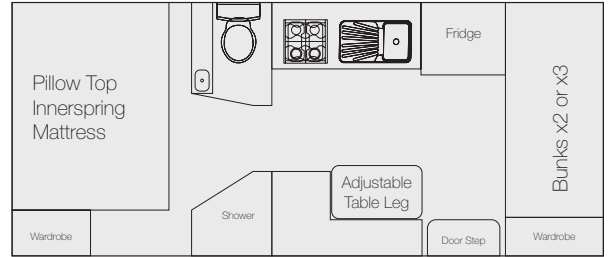

Family 18'6"