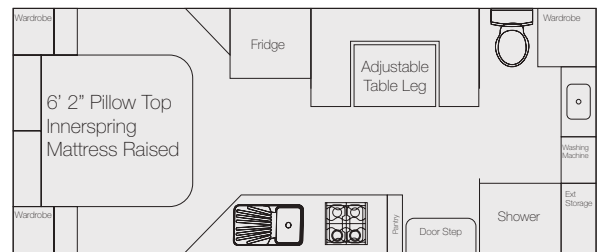

Diamantina

Single Axle

Diamantina 17'6" Mid Door

Diamantina 18'4" Mid or Rear Door

Dual Axle

Diamantina 19'6" Mid or Rear Door

Diamantina 20' Mid or Rear Door Club Lounge

Diamantina 20'6" Club Pantry Mid or Rear Door