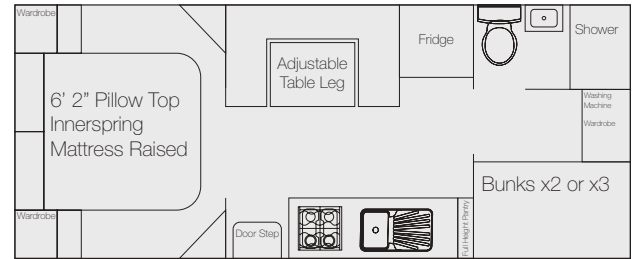

Family Series

Single Axle

Family 18'

Family 18'6"

Dual Axle

Family 20'6"

Family 22'

Something To Suit The Whole Family!

.... settle for the best

Tame

KEY

- Included •
- Optional ◦

*Caravan Layouts and specifications are subject to change. Check with your local dealer for an updated list and plans.

17'6" 18'4" 18'6" 19'6" 20' 20'6" 17'6" 18'4" 19'6" 20' 20'6" 21' 21'6" 23' 23'6" 18' 18'6" 20' 22'