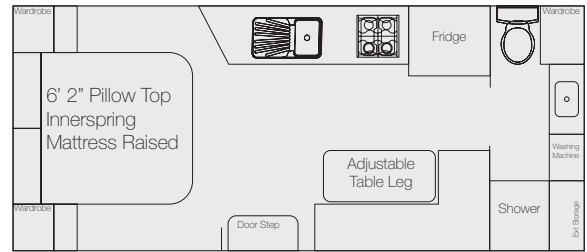

Diamantina

Single Axle

Diamantina 17'6" Mid Door

Diamantina 18'4" Mid or Rear Door

Dual Axle

Diamantina 19'6" Mid or Rear Door

Diamantina 20' Mid or Rear Door Club Lounge

Diamantina 20'6" Club Pantry Mid or Rear Door