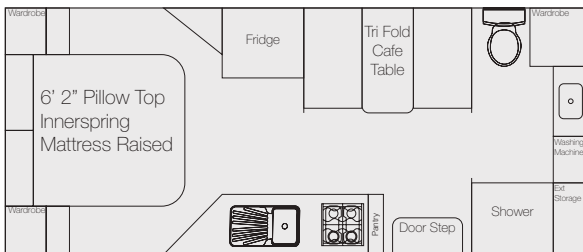

Dominator 19'6" Mid or Rear Door

Dominator 20' Club Lounge Mid or Rear Door

Dominator 20'6" Club Pantry Mid or Rear Door

Ready To Go For Your Offroad Adventures!

.... more than just a caravan

Relax

Dreamliner