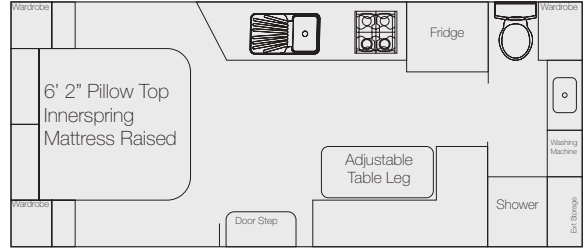

Dominator 18'4" Mid or Rear Door