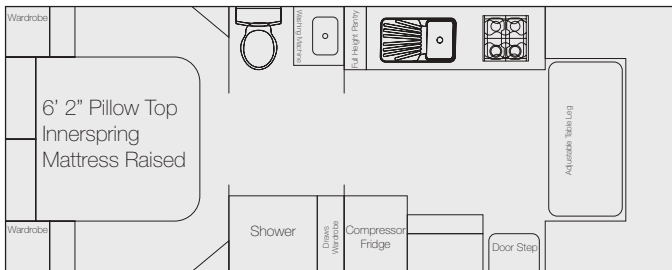

Dual Axle

Dreamliner 21' Side Club Mid or Rear Door

Dreamliner 21'6" Side Club Mid or Rear Door

Dreamliner 23' Rear Club

Dreamliner 23'6" Rear Club

Touring At It's Finest!

....for the journey

Luxury

Family Series

Single Axle

Family 18'

Family 18'6"

Dual Axle

Family 20'6"

Family 22'

Something To Suit The Whole Family!