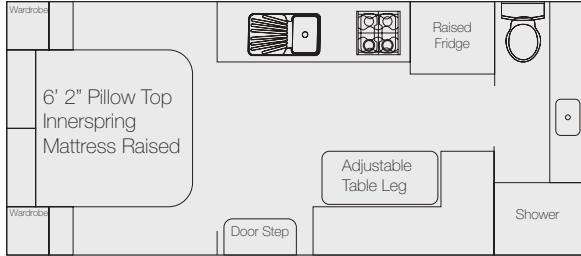

Diamantina

Single Axle

Diamantina 17'6" Mid Door

Diamantina 18'4" Mid or Rear Door

Dual Axle

Diamantina 19'6" Mid or Rear Door

Diamantina 20' Mid or Rear Door Club Lounge

Diamantina 20'6" Club Pantry Mid or Rear Door