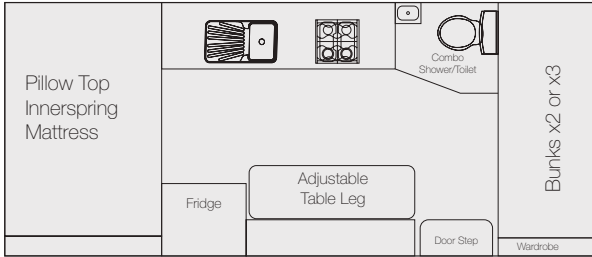

Family Series

Single Axle

Family 18'