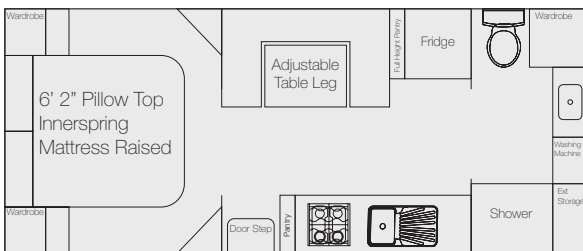

Dominator 19'6" Mid or Rear Door

Dominator 20' Club Lounge Mid or Rear Door

Dominator 20'6" Club Pantry Mid or Rear Door

Ready To Go For Your Offroad Adventures!

.... more than just a caravan

Relax

Dreamliner