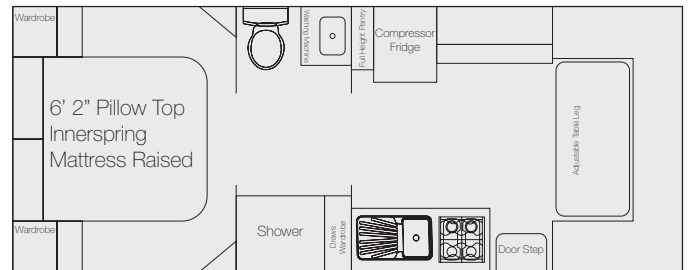

Dual Axle

Dreamliner 21' Side Club Mid or Rear Door

Dreamliner 21'6" Side Club Mid or Rear Door

Dreamliner 23' Rear Club

Dreamliner 23'6" Rear Club

Touring At It's Finest!

....for the journey

Luxury

Family Series

Single Axle

Family 18'

Family 18'6"

Dual Axle

Family 20'6"

Family 22'

Something To Suit The Whole Family!