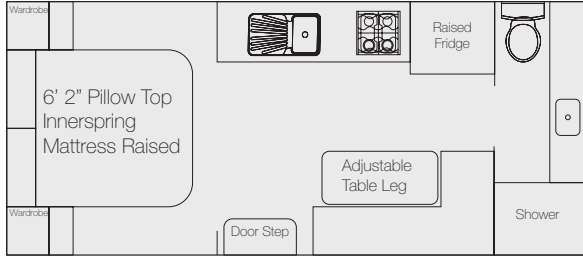

Dominator

Single Axle

Dominator 17'6" Mid Door