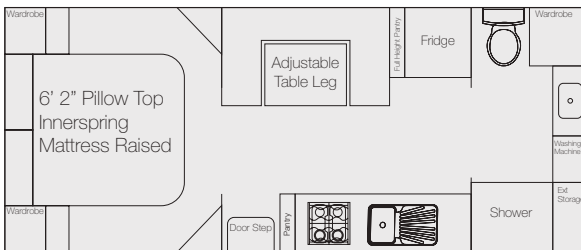

Diamantina

Single Axle

Diamantina 17'6" Mid Door

Diamantina 18'4" Mid or Rear Door

Dual Axle

Diamantina 19'6" Mid or Rear Door

Diamantina 20' Mid or Rear Door Club Lounge

Diamantina 20'6" Club Pantry Mid or Rear Door